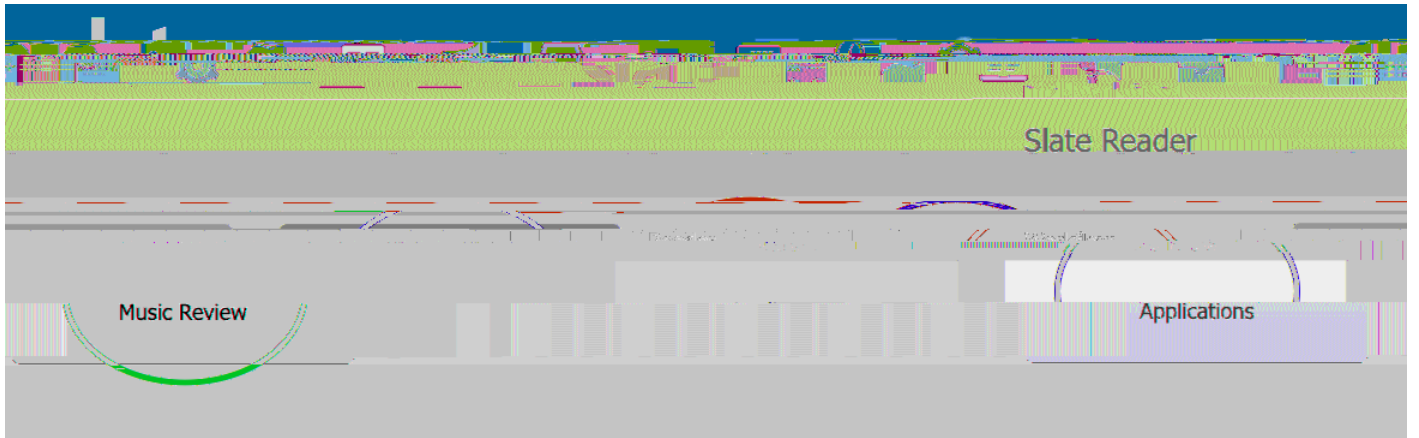

SLATE Faculty Review Instructions (Undergraduate)

Step One: Log In

1.

2.

3.

4.

5.

Step Two: View Applicant Materials and Recordings

1.

2.

3.

IP

Step Three: Submit Your Review

1.

F

IP: